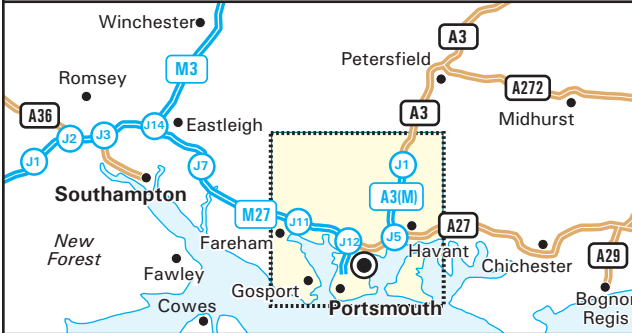

**From M25**

- Leave the M25 at junction 10 and join the A3 towards Guildford and Portsmouth.
- The A3 then becomes the A3(M) and then merges with the A27 towards Portsmouth.
- At the next junction take the first exit joining the A2030 towards Southsea.
- Continue to the second set of traffic lights and turn right onto Airport Service Road.
- Our entrance is situated on the right hand side, 250 yards past the junction with Robinson Way (on the right).

**From M3**

- Leave the M3 at Junction 14 and join the M27 towards Fareham and Portsmouth.
- Continue on the M27 as it merges with the A27 (Havant By-pass).
- At the next junction take the third exit joining the A2030 towards Southsea.
- Continue to the second set of traffic lights and turn right onto Airport Service Road.
- Our entrance is situated on the right hand side, 250 yards past the junction with Robinson Way (on the right).

**By Train**

- Hilsea is the nearest railway station, but has a limited service.
- We are a short walk from the station.
- Havant is on the main line from Waterloo, and is about a ten minute taxi journey.
- For further information on train times and fares telephone the National Rail Enquiry Line on 08457 48 49 50, or visit [www.nationalrail.co.uk](http://www.nationalrail.co.uk)